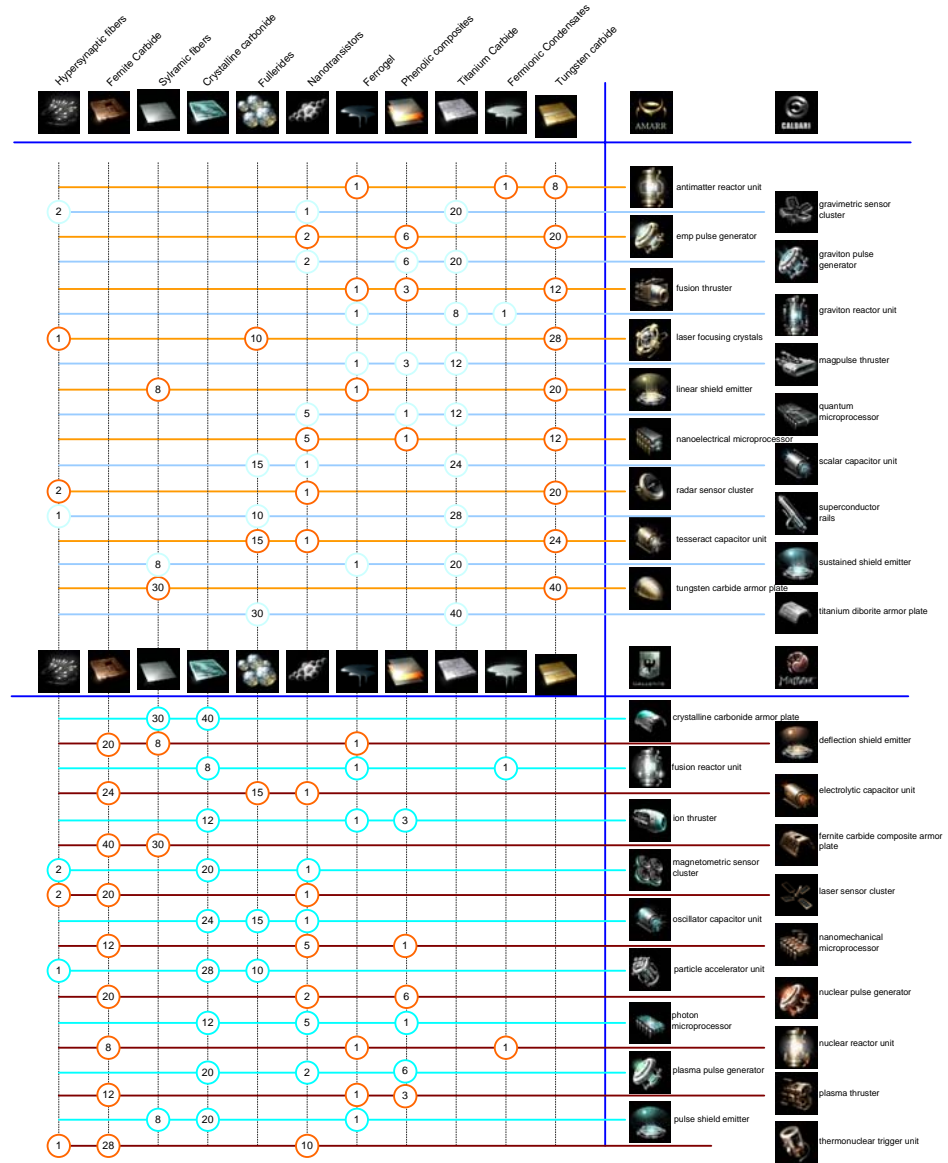

THE FERINITE UNION [TFU]

Feel free to use this chart and to redistribute it meanwhile you keep this text.
Feel free to encourage the author with [donations](#) ! :)
Next projects: T2 modules chart and T2 ships chart
Contact me ingame for latest updates or to send any bug
Author: pix0r - 28/02/2006 - v.0.2b printable