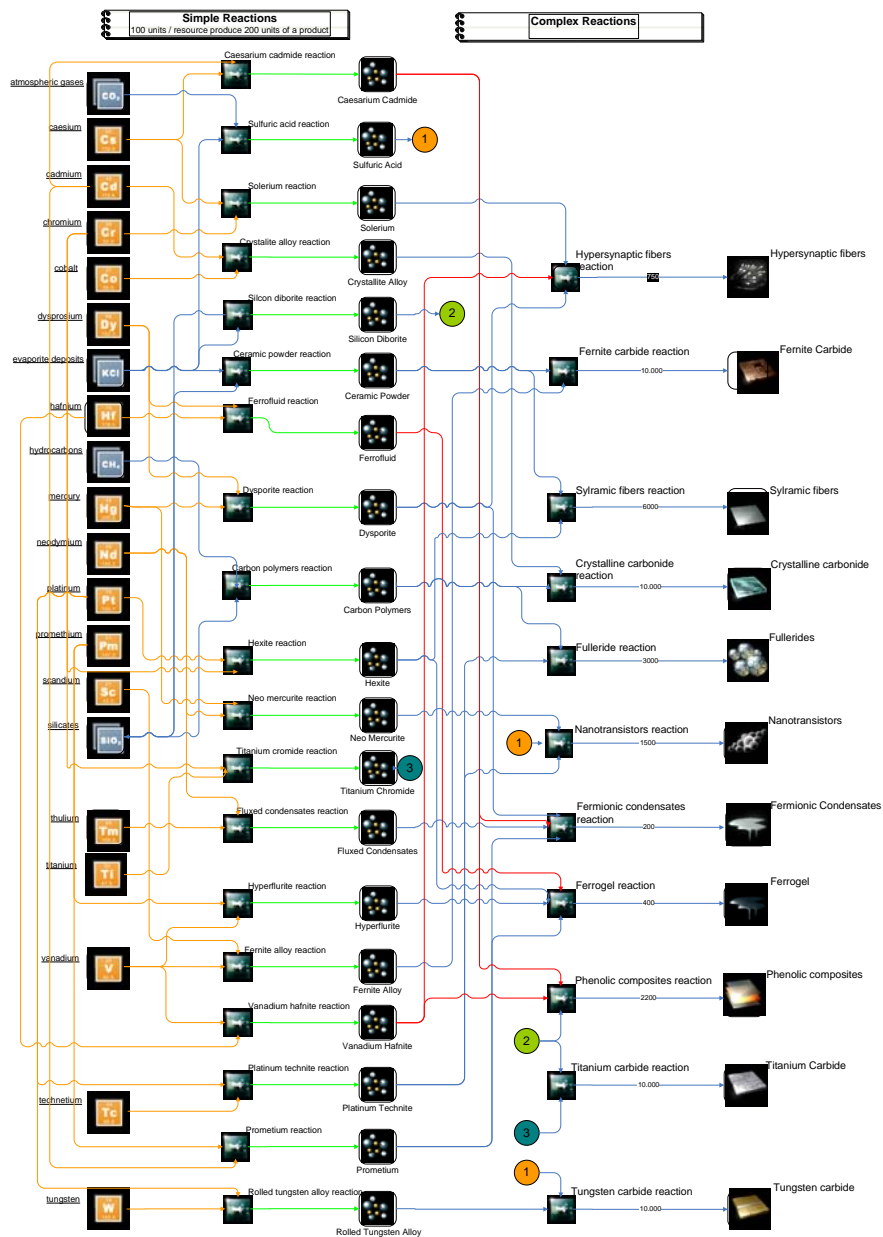

THE FERINITE UNION [TFU]

Feel free to use this chart and to redistribute it meanwhile you keep this text.
Feel free to encourage the author with [donations](#) ! :)
Next projects: T2 modules chart and T2 ships chart
Contact me ingame for latest updates or to send any bug
Author: pix0r - 28/02/2006 - v.0.2b printable